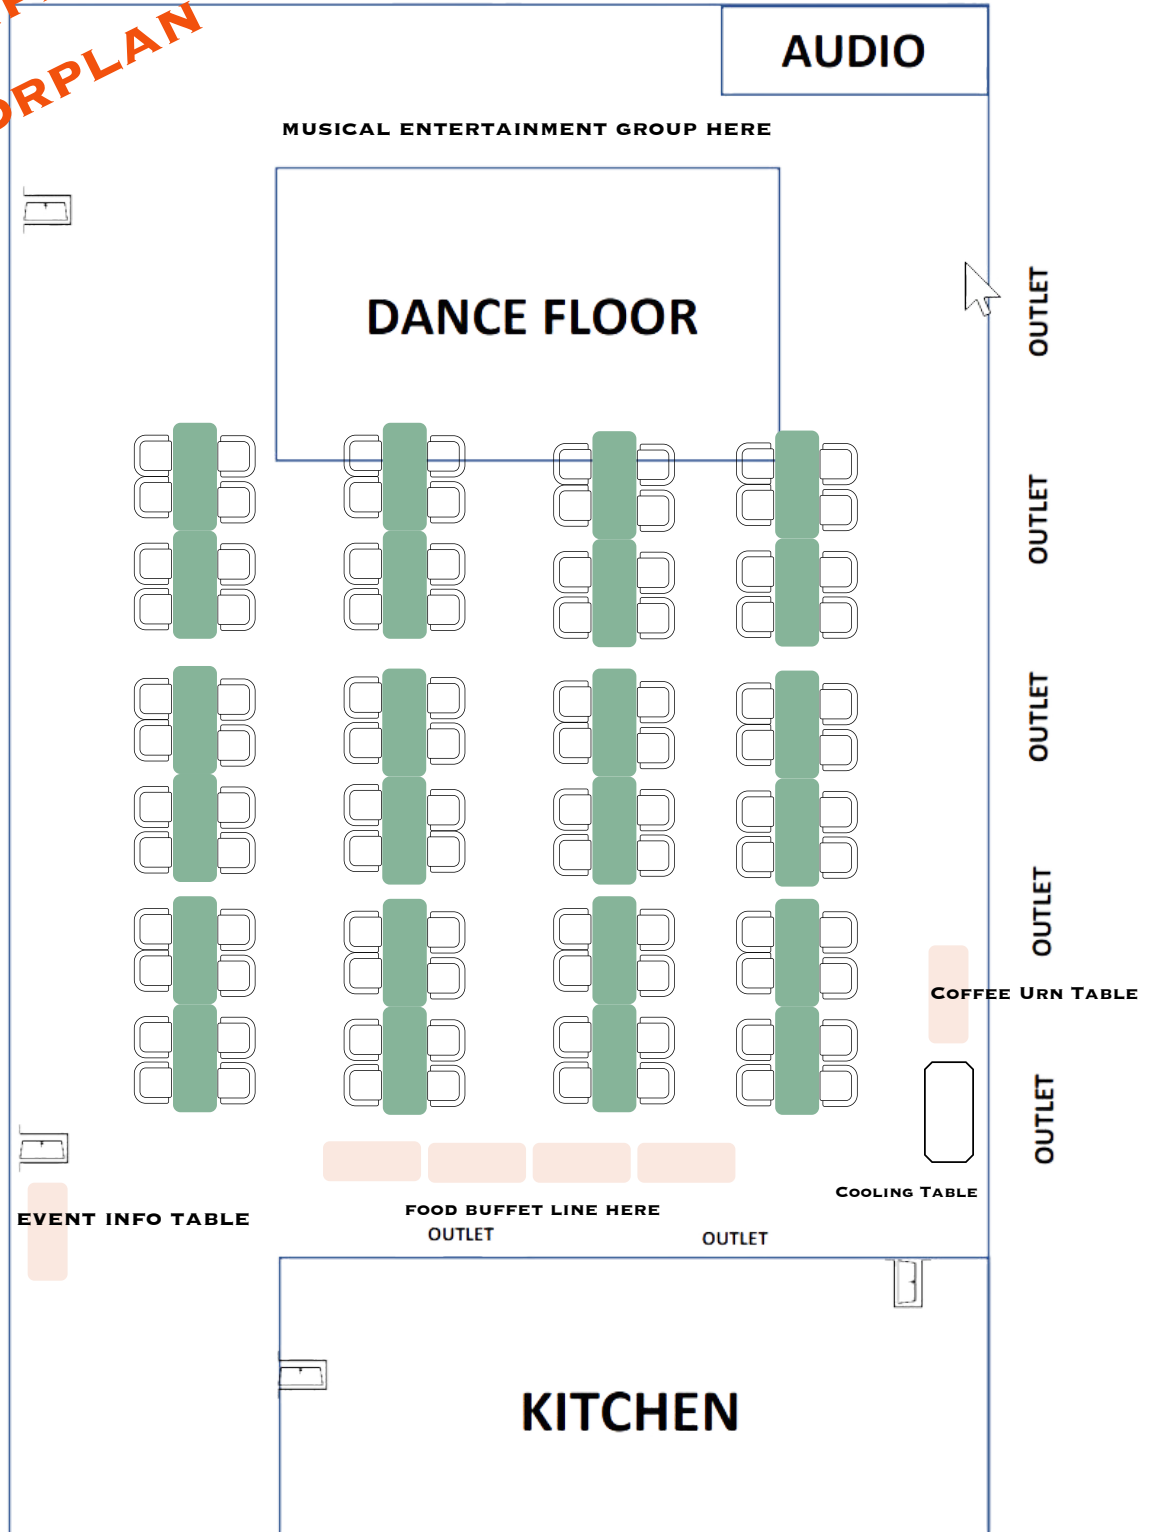

**SAMPLE
FLOORPLAN**

43 FT

73 FT

FLOOR PLAN - TABLE SET-UP INSTRUCTIONS:

GROUP NAME: LARGE GROUP

EVENT DATE:

TIME:

GUEST COUNT: 96 PPL